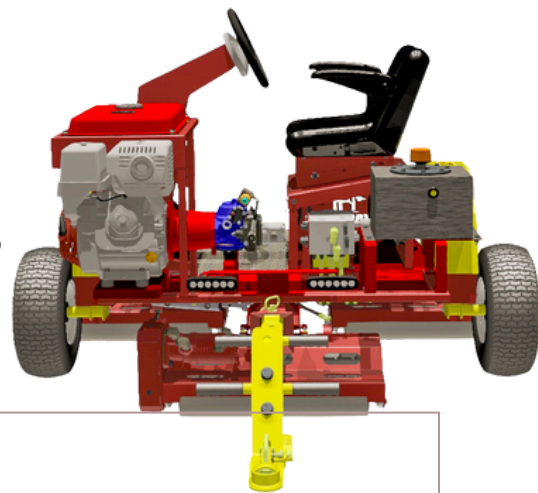

BRUMBY

WE'RE CHANGING THE GOLFING LANDSCAPE. AGAIN.

Inspired by the robust Australian wild horse, the Tru-Turf Brumby is a **heavy-duty roller** designed to maintain **greens, approaches, tees, and fairways** with unparalleled precision. The Brumby features our **patented offset smoothing rollers**, which ensures a flawless turf finish. The Brumby boasts a **tri-drive system with six driven rollers across three rolling heads (9 rollers in total)** that provides a wide **70-inch** swath for efficient coverage.

Our **Single Drive Roller** option, comprising one drive roller in each head, provides a simplified rolling option for users. Our **Brush** Option, compatible with the single roller setup is ideal for delicate turf tasks like removing dew, brushing in sand after a topdress, providing a gentle yet effective touch to maintain the quality of greens.

Tru-Turf UK Warehouse

+44 7513 007823
daniel@truturf.com

SPECIFICATIONS

Engine - Type Power	Honda - Gasoline 11.7 hp, (8kW)
Drive Train	Three motors with synchronous belt driving two rollers per smoothing head
Roller Arrangement	Tri-Roller option (5" rollers 3 per smoothing head - 9 in total) Single Roller option (10" rollers 1 per smoothing head - 3 in total)
Direction and Speed	Separate foot pedals, (left and right direction).
Operating Speed	0-9 mph (0-15kph)
Steering	Direct power steering
Seat	Premium UV protected, with adjustable arm rests and OPS Safety Switch
Trailer	Integrated trailer wheels. Quick and easy transition from transport to rolling position.
Drawbar	Tru-Turf now with the Connect Assist™ feature as a convenient drawbar. Ball hitch - standard
Ground Pressure	Tri-Roller option 5.4 psi (37 kPa) Single Roller option 10.8 psi (74 kPa)
Rolling Width (swath)	70", (1778 mm)
Weight - Operating	c. 1490 lb (675 kg)
Roller Cleaners	Cleaning nodules
Lighting	4 x LED
Warranty	2 years - Limited manufacturer's warranty