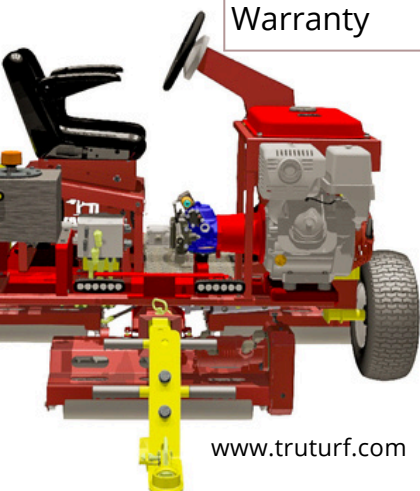

BRUMBY

WE'RE CHANGING THE GOLFING LANDSCAPE. AGAIN.

Inspired by the robust Australian wild horse, the Tru-Turf Brumby is a **heavy-duty roller** designed to maintain **greens, approaches, tees, and fairways** with unparalleled precision. The Brumby features our **patented offset smoothing rollers**, which ensures a flawless turf finish. The Brumby boasts a **tri-drive system with six driven rollers across three rolling heads (9 rollers in total)** that provides a wide **70-inch** swath for efficient coverage.

Advanced features include **electric actuators** for seamless trailer wheel deployment and **articulated steering** for precision. The innovative **Connect Assist™** simplifies trailer attachments, enhancing efficiency and operator safety. Powered by a **12hp Honda engine**, the Brumby ensures both performance and **turf-friendly** operation, backed by a 2-year warranty, making it an essential tool for modern greenkeeping.

Tru-Turf UK Warehouse

+44 7513 007823
daniel@truturf.com

SPECIFICATIONS

Engine - Type Power	Honda - Gasoline 11.7 hp, (8kW)
Drive Train	Three motors with synchronous belt driving two rollers per smoothing head
Roller Arrangement	Tri-Roller option (5" rollers 3 per smoothing head - 9 in total) Single Roller option (10" rollers 1 per smoothing head - 3 in total)
Direction and Speed	Separate foot pedals, (left and right direction).
Operating Speed	0-9 mph (0-15kph)
Steering	Direct power steering
Seat	Premium UV protected, with adjustable arm rests and OPS Safety Switch
Trailer	Integrated trailer wheels. Quick and easy transition from transport to rolling position.
Drawbar	Tru-Turf now with the Connect Assist™ feature as a convenient drawbar. Ball hitch - standard
Ground Pressure	Tri-Roller option 5.4 psi (37 kPa) Single Roller option 10.8 psi (74 kPa)
Rolling Width (swath)	70", (1778 mm)
Weight - Operating	c. 1490 lb (675 kg)
Roller Cleaners	Cleaning nodules
Lighting	4 x LED
Warranty	2 years - Limited manufacturer's warranty